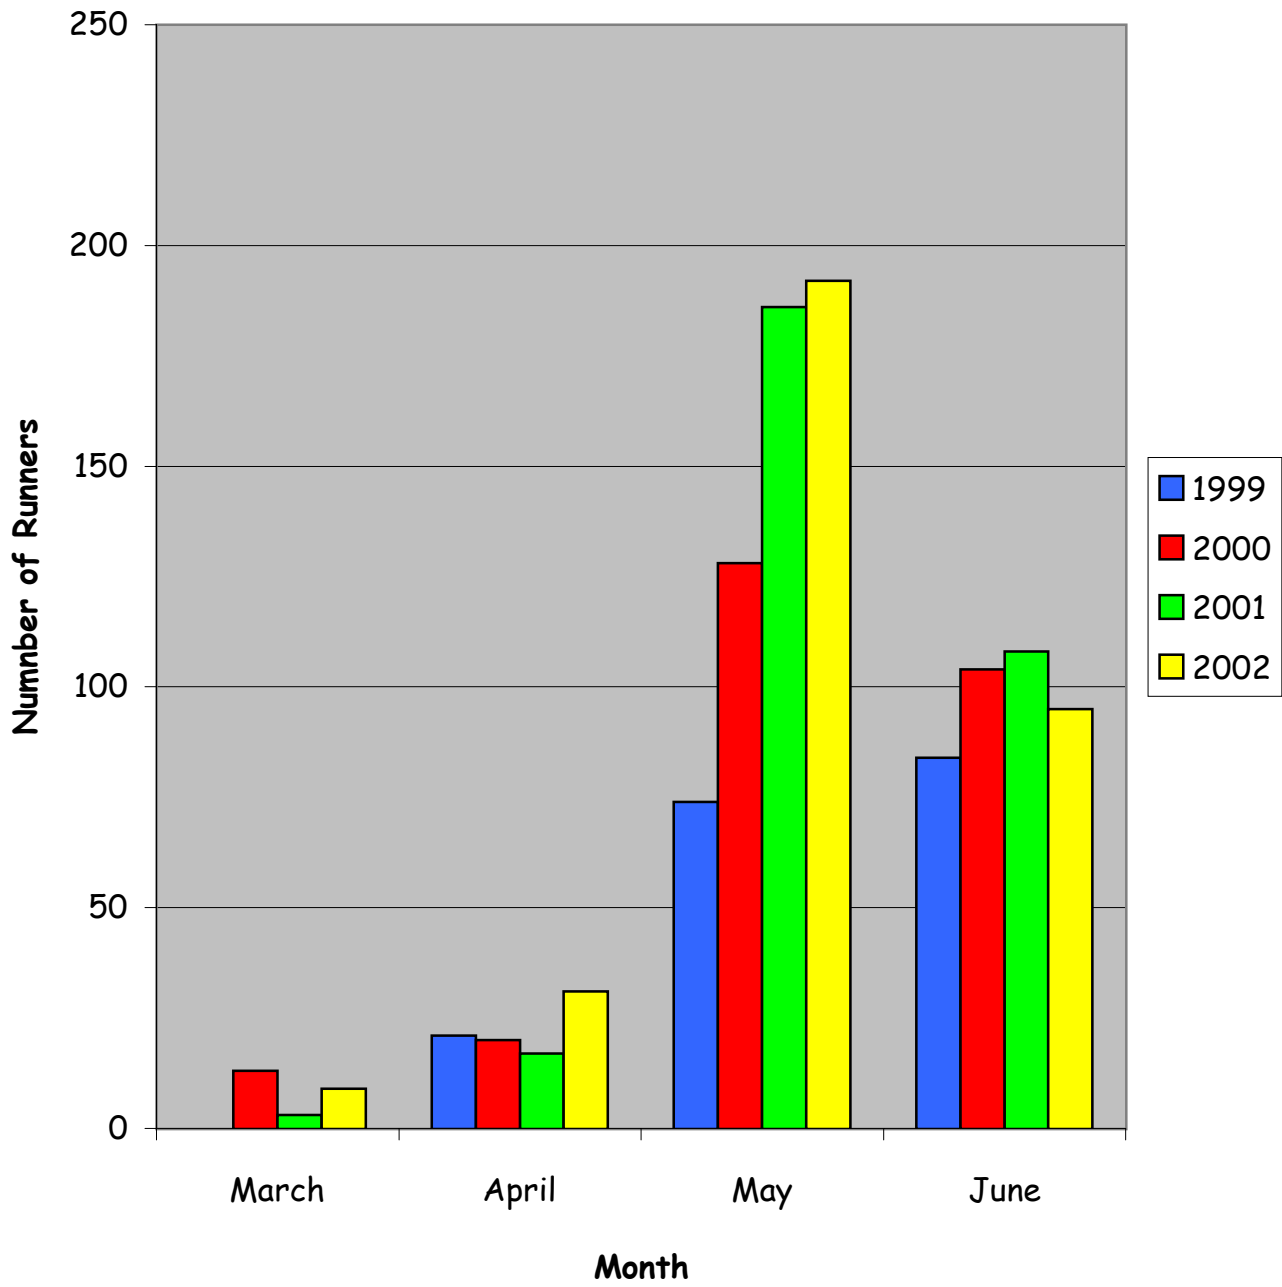

The Harvel 5 - Race Entries

	1999	2000	2001	2002
March	0	13	3	9
April	21	20	17	31
May	74	128	186	192
June	84	104	108	95
	<u>179</u>	<u>265</u>	<u>314</u>	<u>327</u>